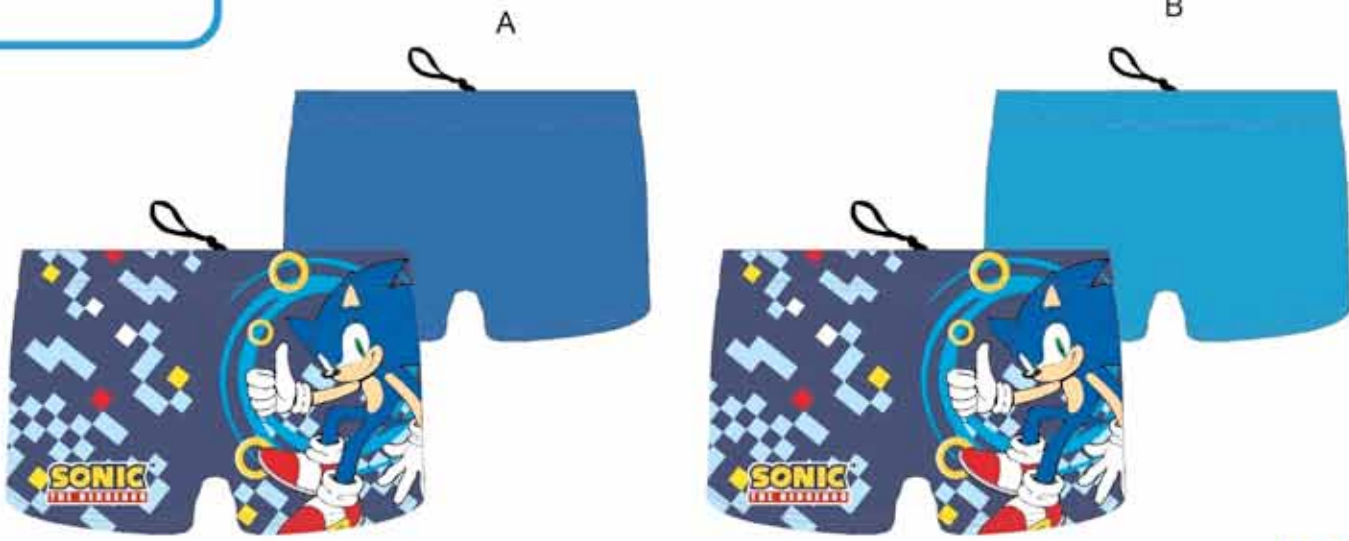

Hanger
+ Polybag

Inner pack:
6

Master pack:
48

MASTER: 6 X 8 = 48 PCS

		2/3 A	3/4 A	5/6 A
INNER PACK (6)	MODEL 1	1	1	1
	MODEL 2	1	1	1

SON24-0483

SWIMBOXER

Inner pack:
6