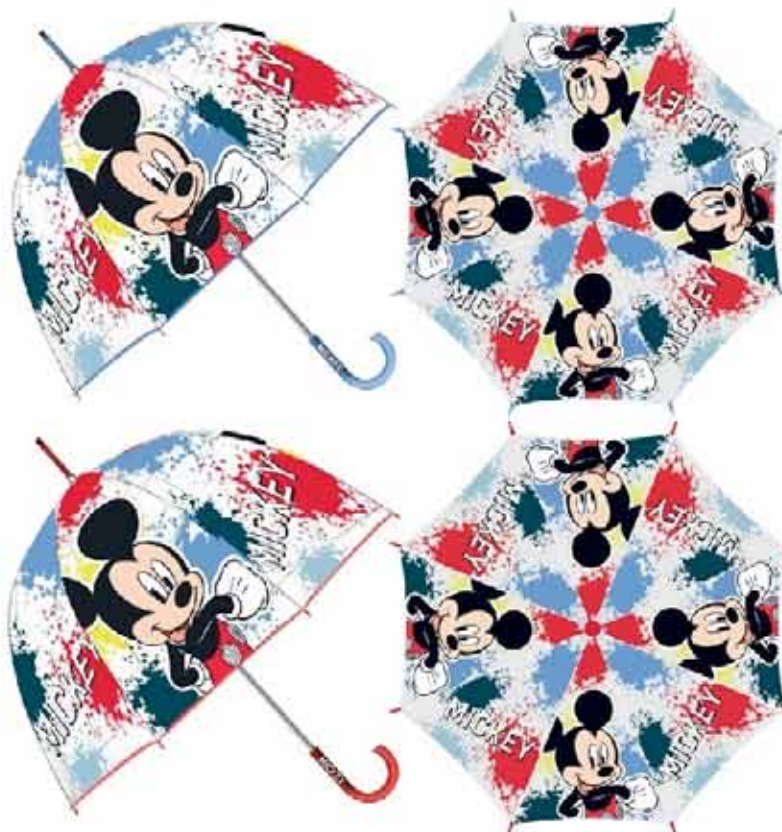

Master pack:  
36

Disney  
**MICKEY  
MOUSE**

# WD13920

PARAPLUIE | PARAGUAS | UMBRELLA

**SIZE: 48/8 BUBBLE TYPE**  
**QUALITY: EVA TRANSPARENT**

Master pack:	12 x 3 = 36 pcs	One size
Inner pack (12)	Model 1	6
	Model 2	

Inner pack:  
12

Master pack:  
36