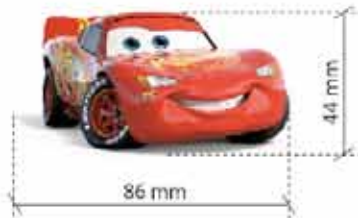

BADGE ARTWORK